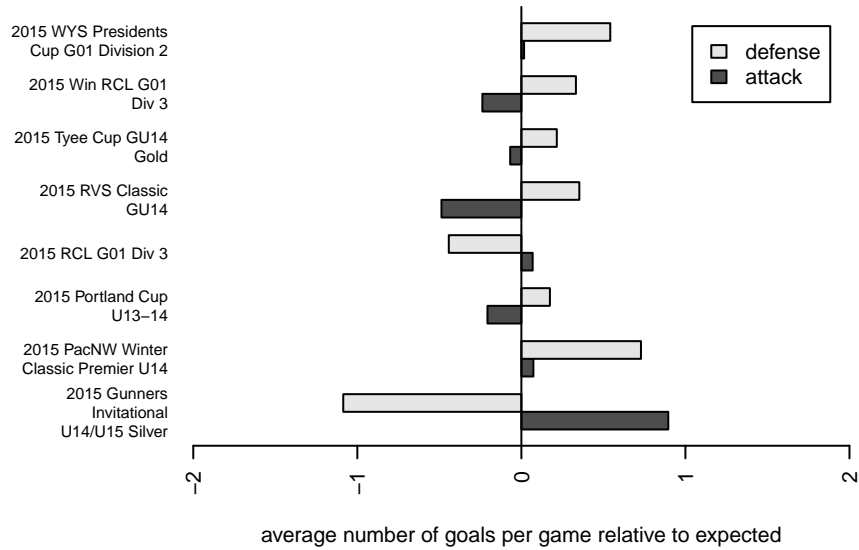

Performance relative to 13 month average