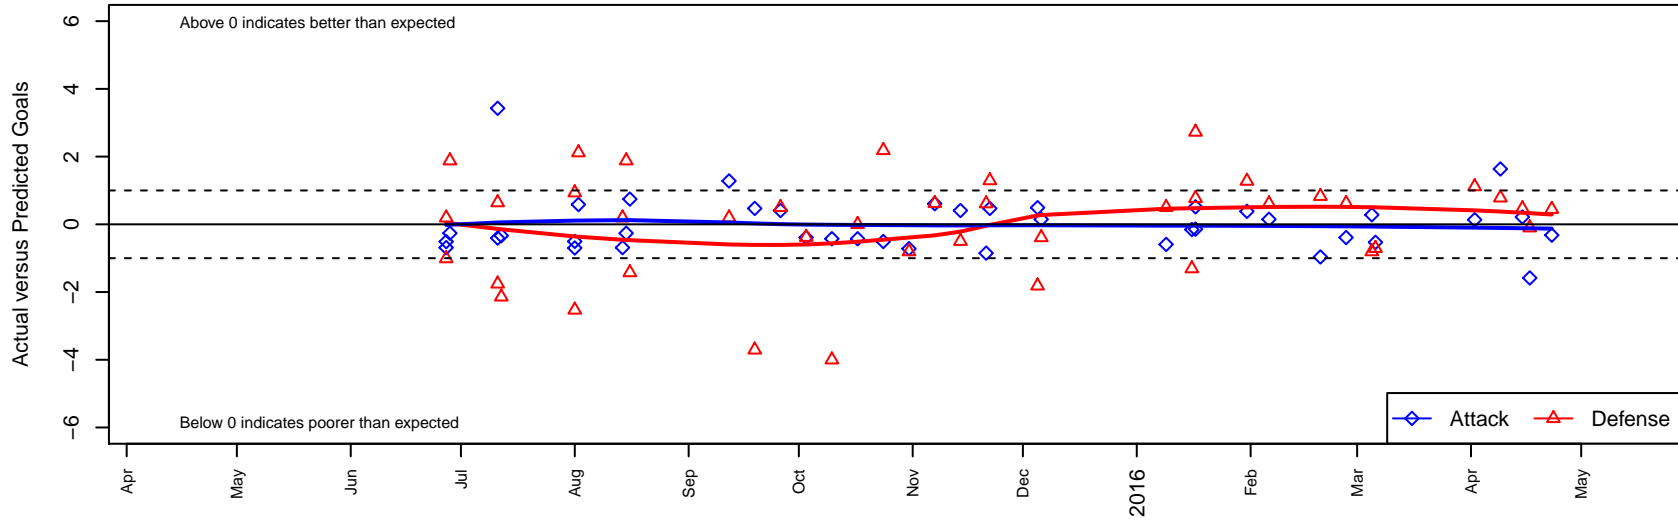

RV Slammers White G01

Rainier Valley Slammers
 Auburn, WA
 G01 total strength=1095
 attack=2.09 defense=3.71
 fall league = RCL G01 Div 3
 spr league = Win RCL G01 Div 3

alt names used:
 RV Slammers White 01

Venues played:
 2015 RVS Classic GU14
 2015 Gunners Invitational U14/U15 Silver
 2015 Portland Cup U13-14
 2015 Tye Cup GU14 Gold
 2015 RCL G01 Div 3
 2015 Win RCL G01 Div 3
 2015 PacNW Winter Classic Premier U14
 2015 WYS Presidents Cup G01 Division 2

RV Slammers White G01
 Dots are actual minus expected GF (blue circles) and GA (red triangles).
 Blue line is smoothed change in attack strength. Red is smoothed change in defense strength.

**attack and defense variance (black dot)
relative to other teams
and top 10 in region**