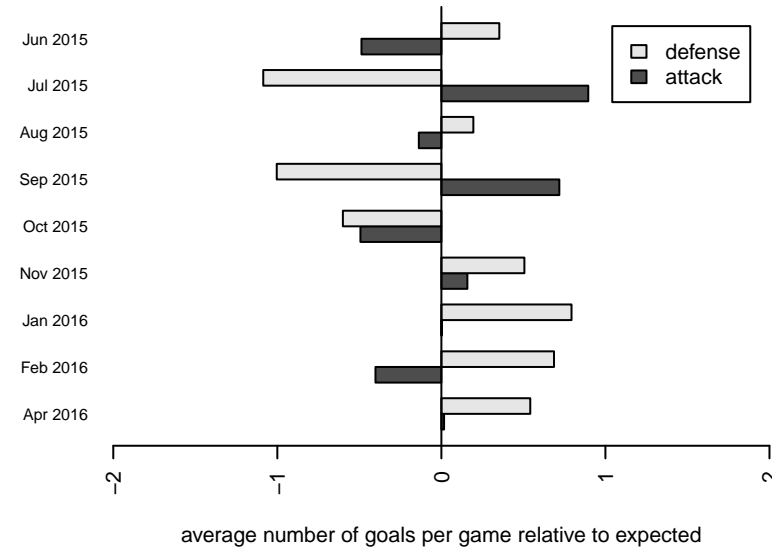

Performance relative to 13 month average