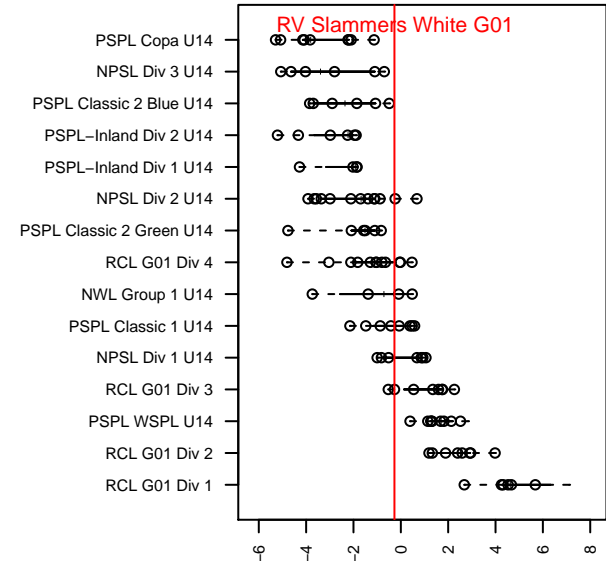

**attack and defense rating
relative to others at age
and all opponents in last 13 months**