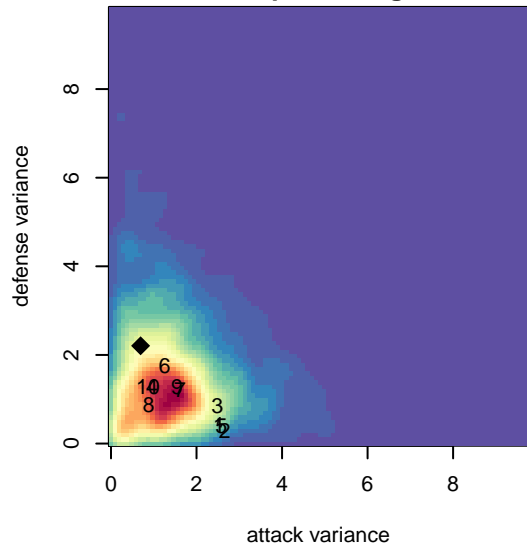

RV Slammers White G01

Rainier Valley Slammers
 Auburn, WA
 G01 total strength=1095
 attack=2.09 defense=3.71
 fall league = RCL G01 Div 3
 spr league = Win RCL G01 Div 3

alt names used:
 RV Slammers White 01

RV Slammers White G01
 Dots are actual minus expected GF (blue circles) and GA (red triangles).
 Blue line is smoothed change in attack strength. Red is smoothed change in defense strength.

**attack and defense variance (black dot)
relative to other teams
and top 10 in region**